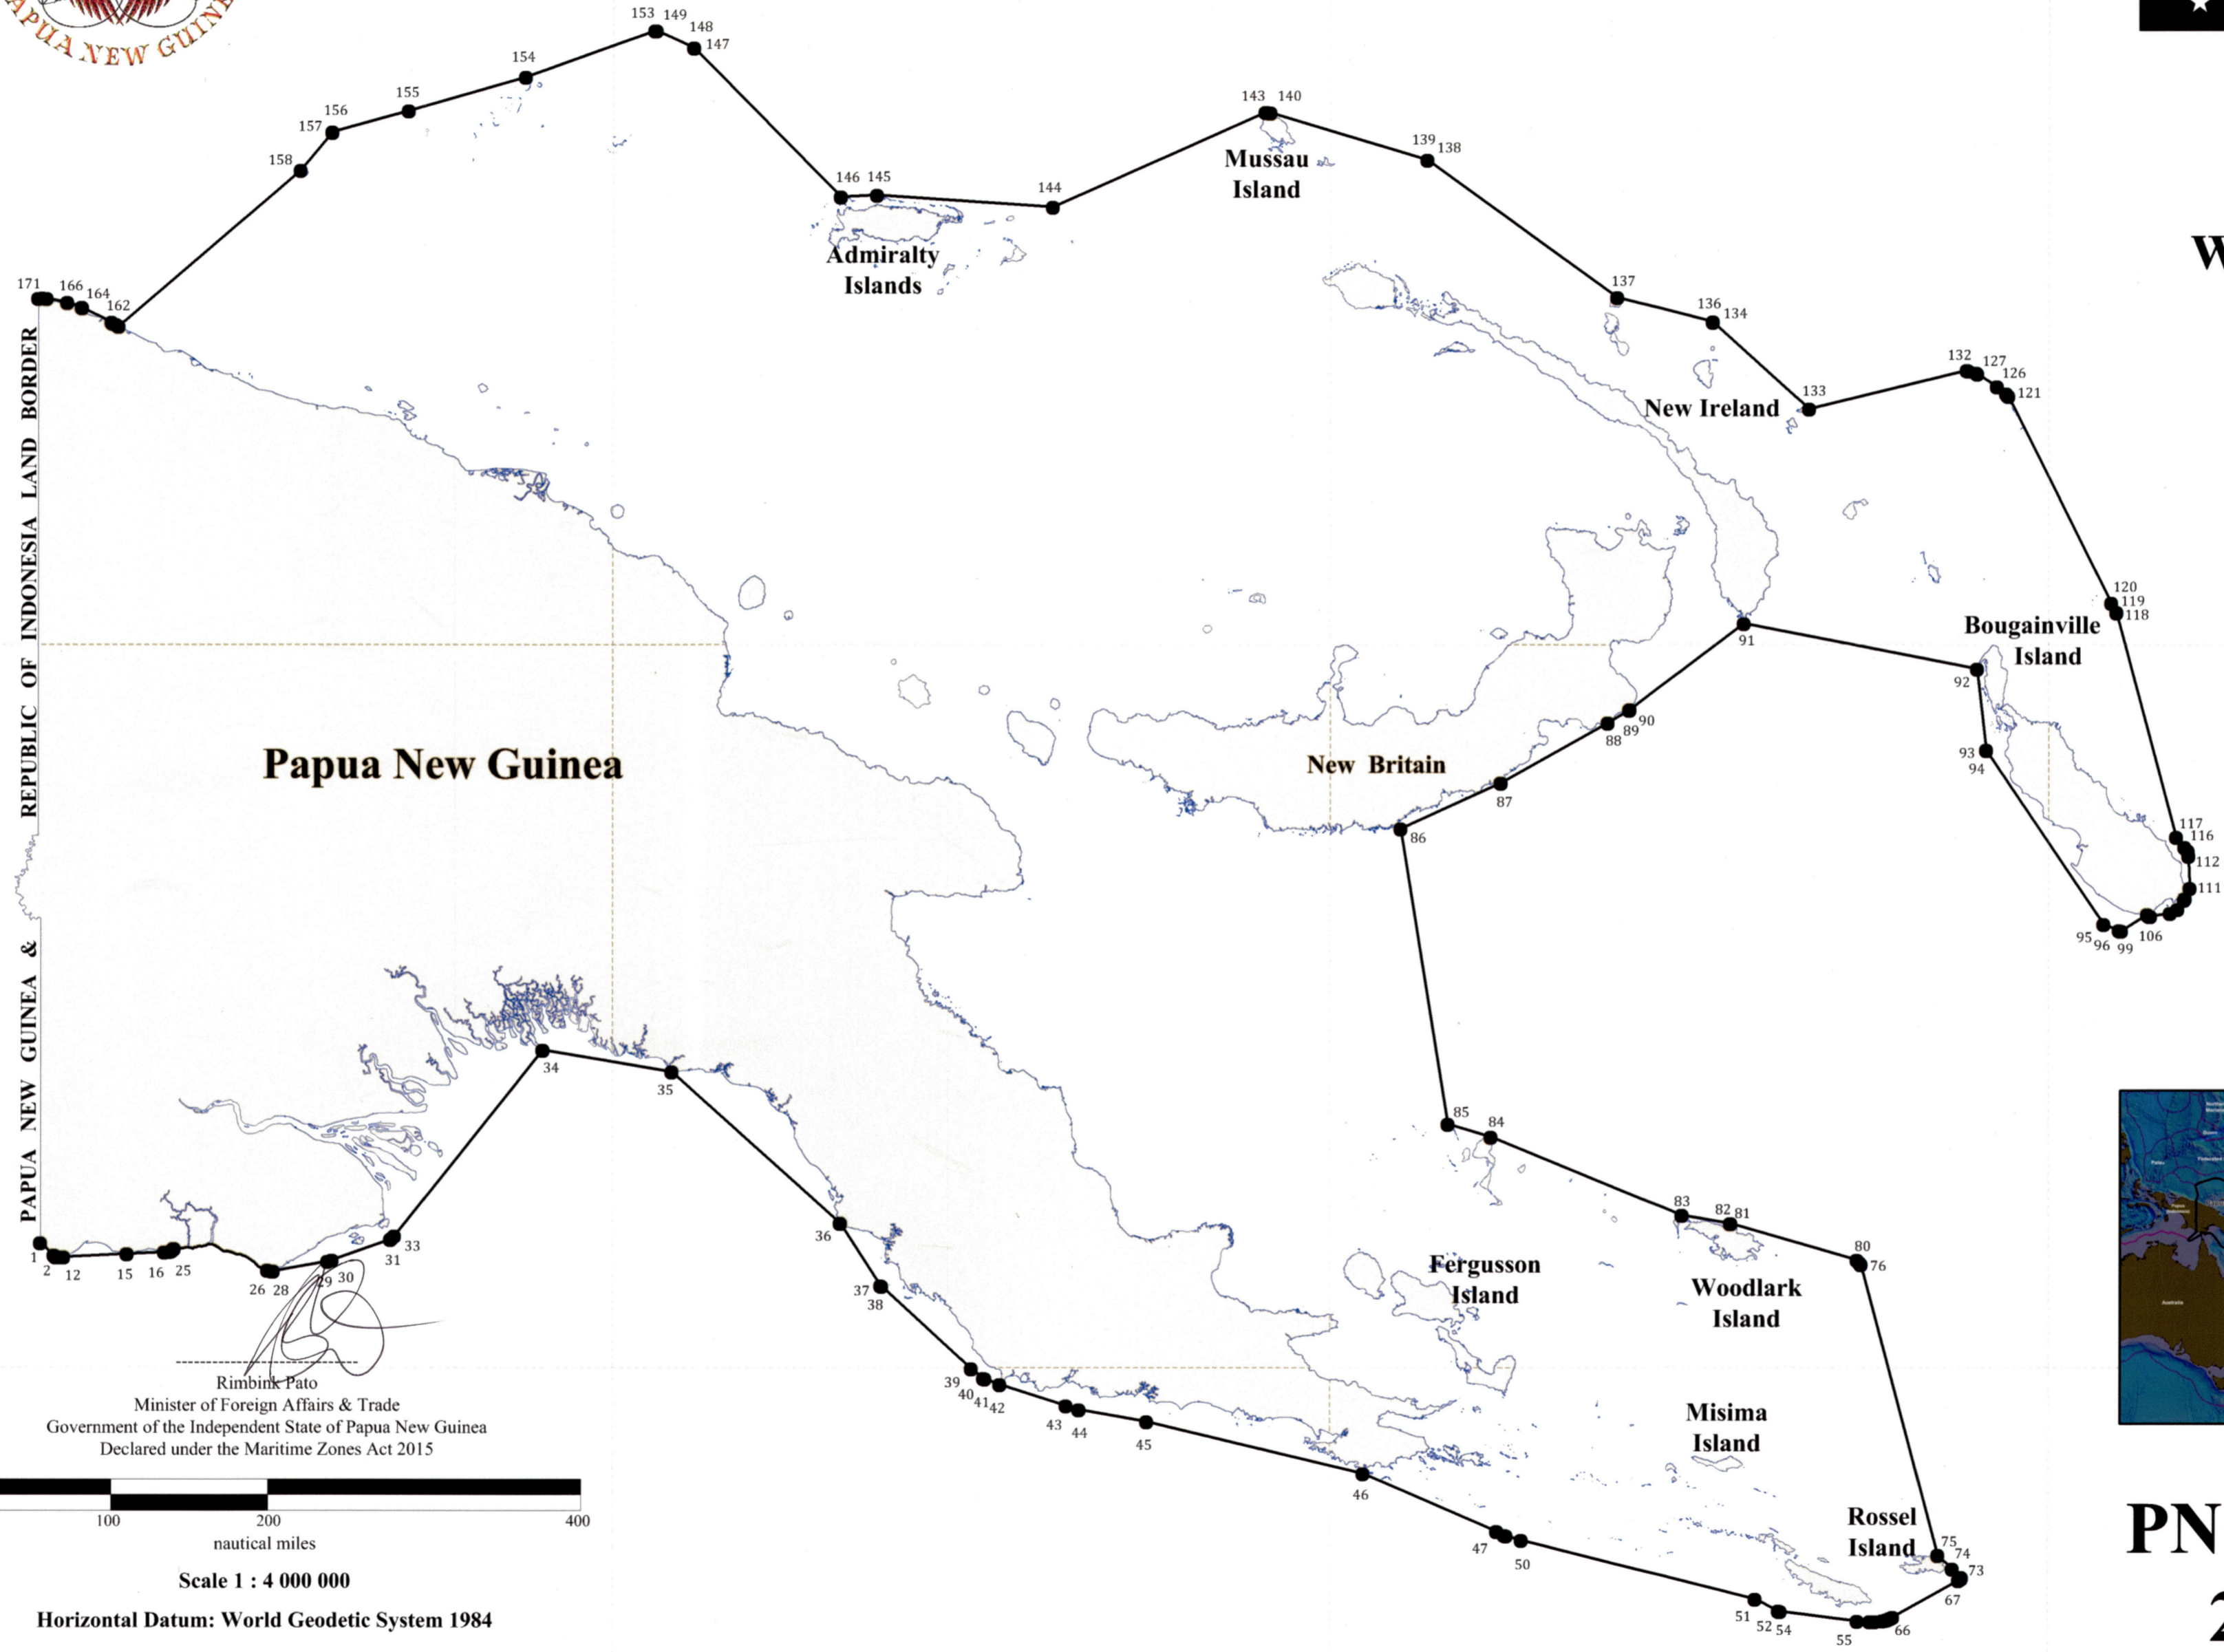

PAPUA NEW GUINEA PRINCIPAL ARCHIPELAGO

PAPUA NEW GUINEA & REPUBLIC OF INDONESIA LAND BORDER

Papua New Guinea

New Britain

Bougainville Island

Mussau Island

Admiralty Islands

New Ireland

Fergusson Island

Woodlark Island

Misima Island

Rossel Island

Rimbink Pato
Minister of Foreign Affairs & Trade
Government of the Independent State of Papua New Guinea
Declared under the Maritime Zones Act 2015

Scale 1 : 4 000 000

Horizontal Datum: World Geodetic System 1984

PNGMBDP 2015/2