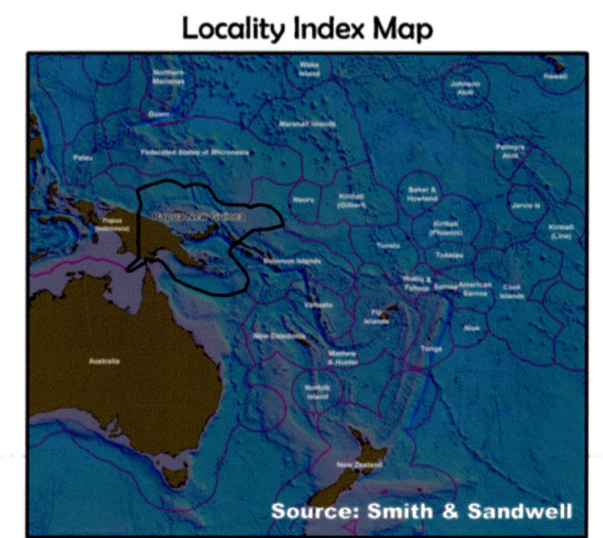

PNGMBDP 2015/2