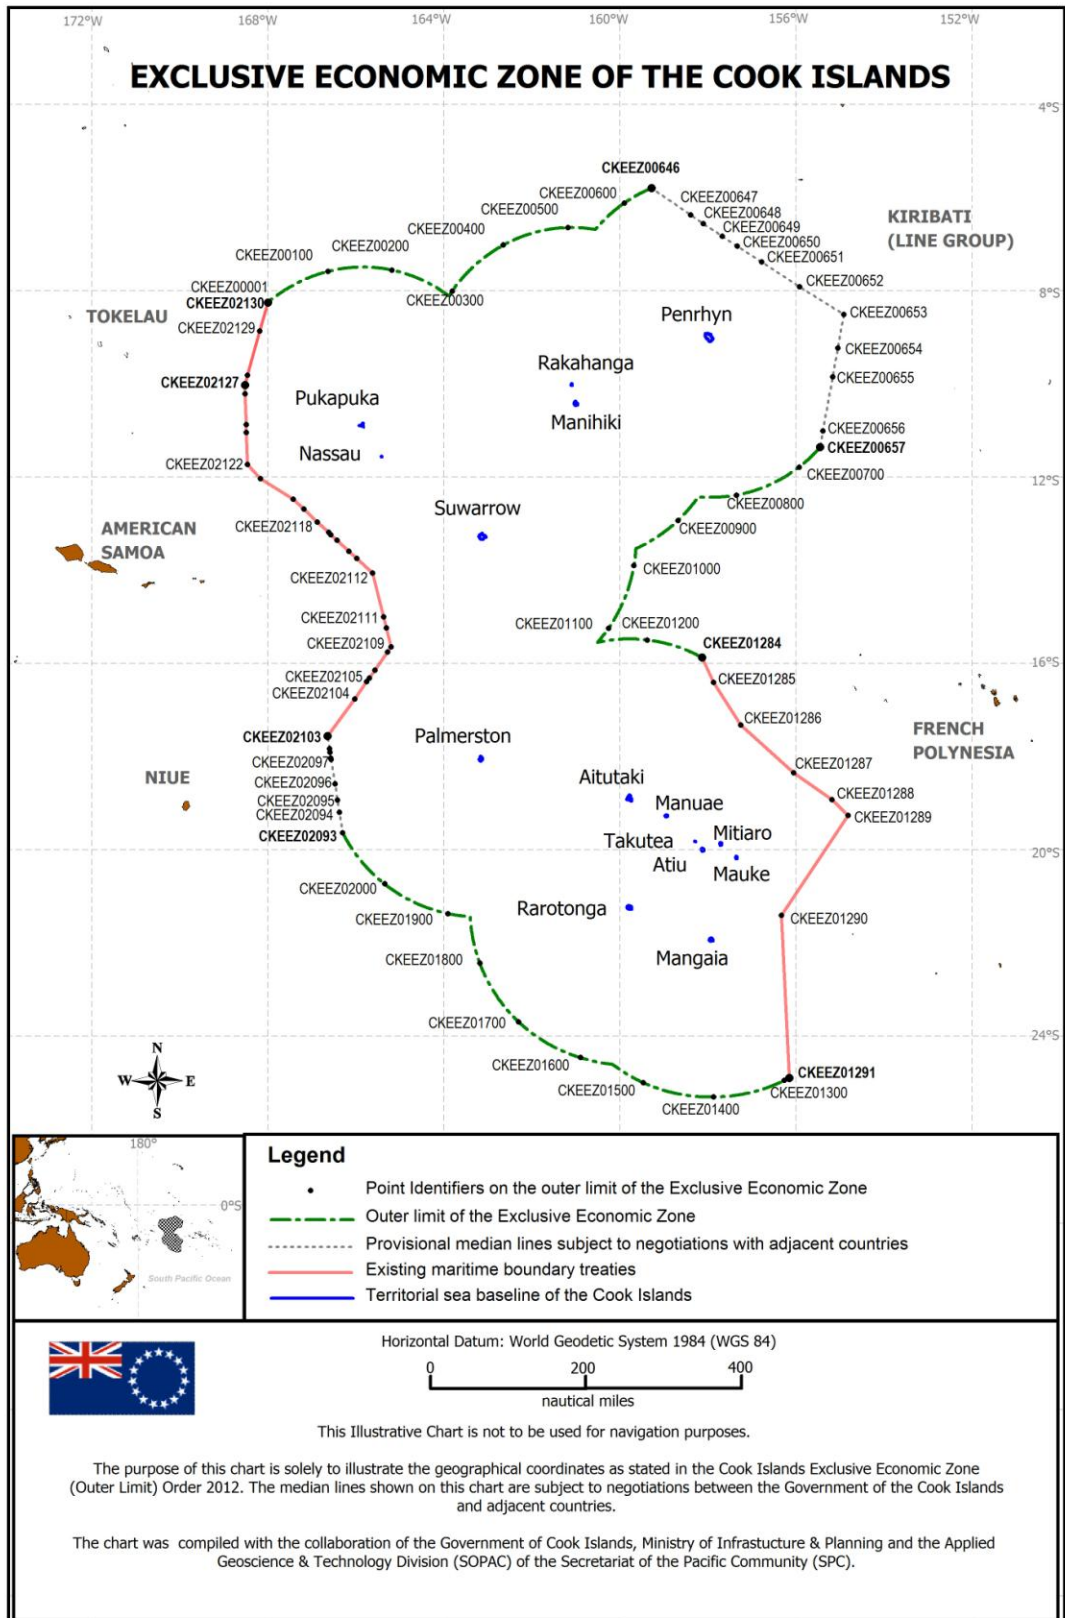

SCHEDULE 2 – CHART ILLUSTRATING THE OUTER LIMITS OF THE EXCLUSIVE ECONOMIC ZONE OF THE COOK ISLANDS

Note: This chart is provided as a general illustration of the points specified in Schedule 1, and the outer limits of the Exclusive Economic Zone.