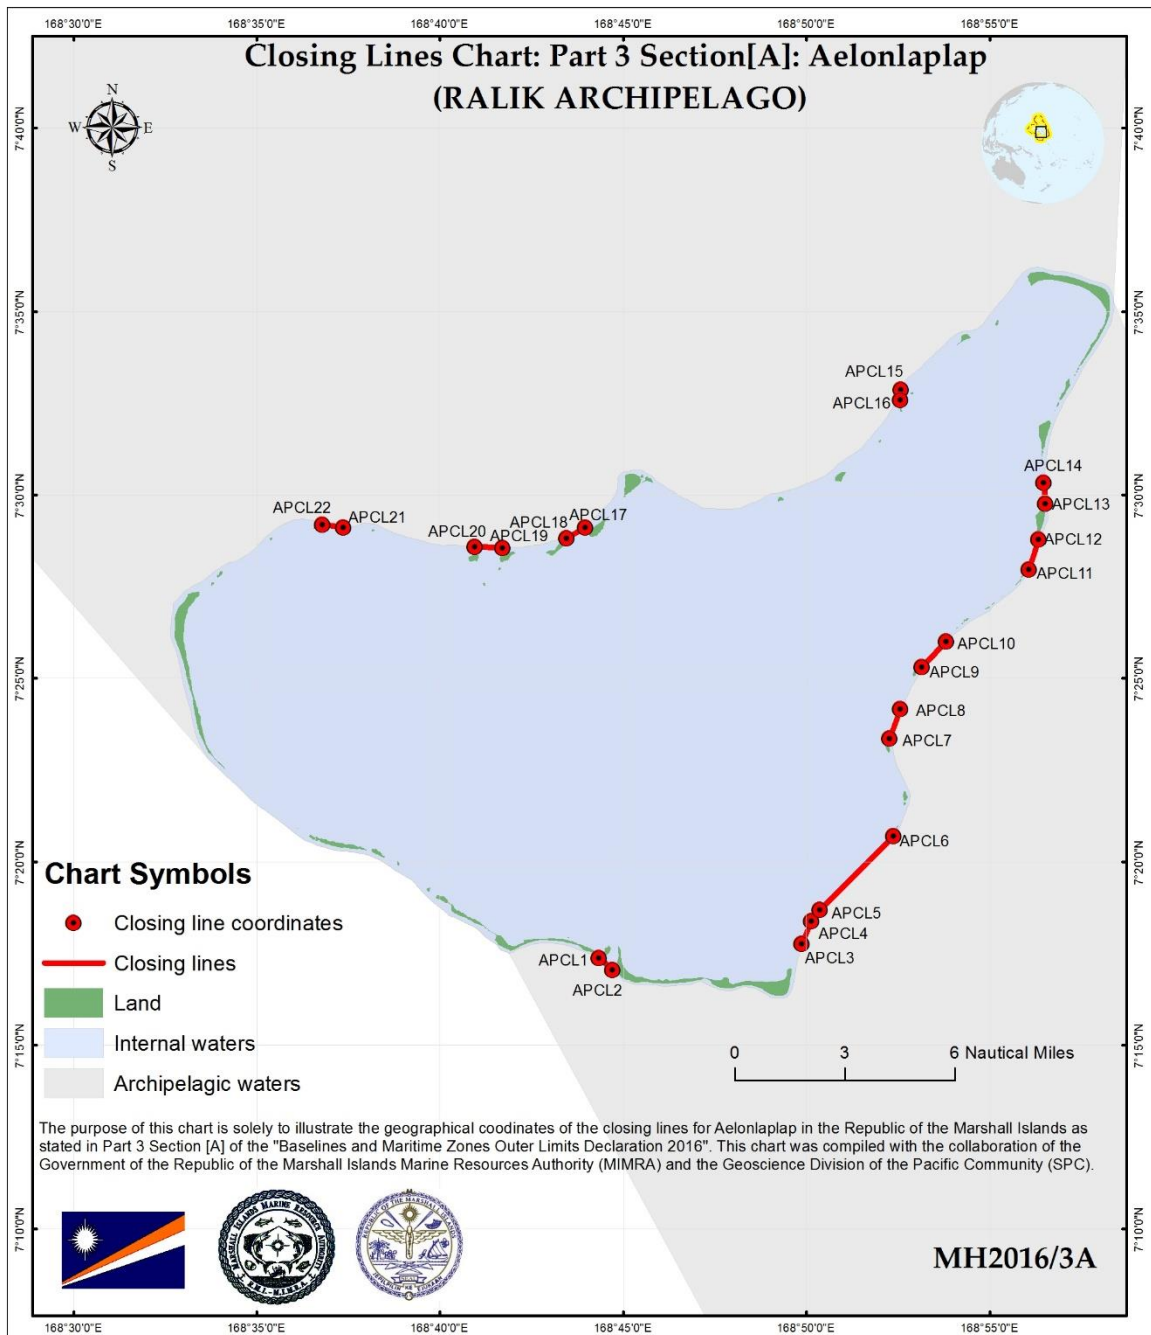

SECTION W– CHART(S) ILLUSTRATING THE CLOSING LINE(S) OF THE REPUBLIC OF THE MARSHALL ISLANDS

Note: These charts provide a general illustration of the closing lines specified in Sections (A) to (V) in this Part.

SECTION (A) – AELONLAPLAP