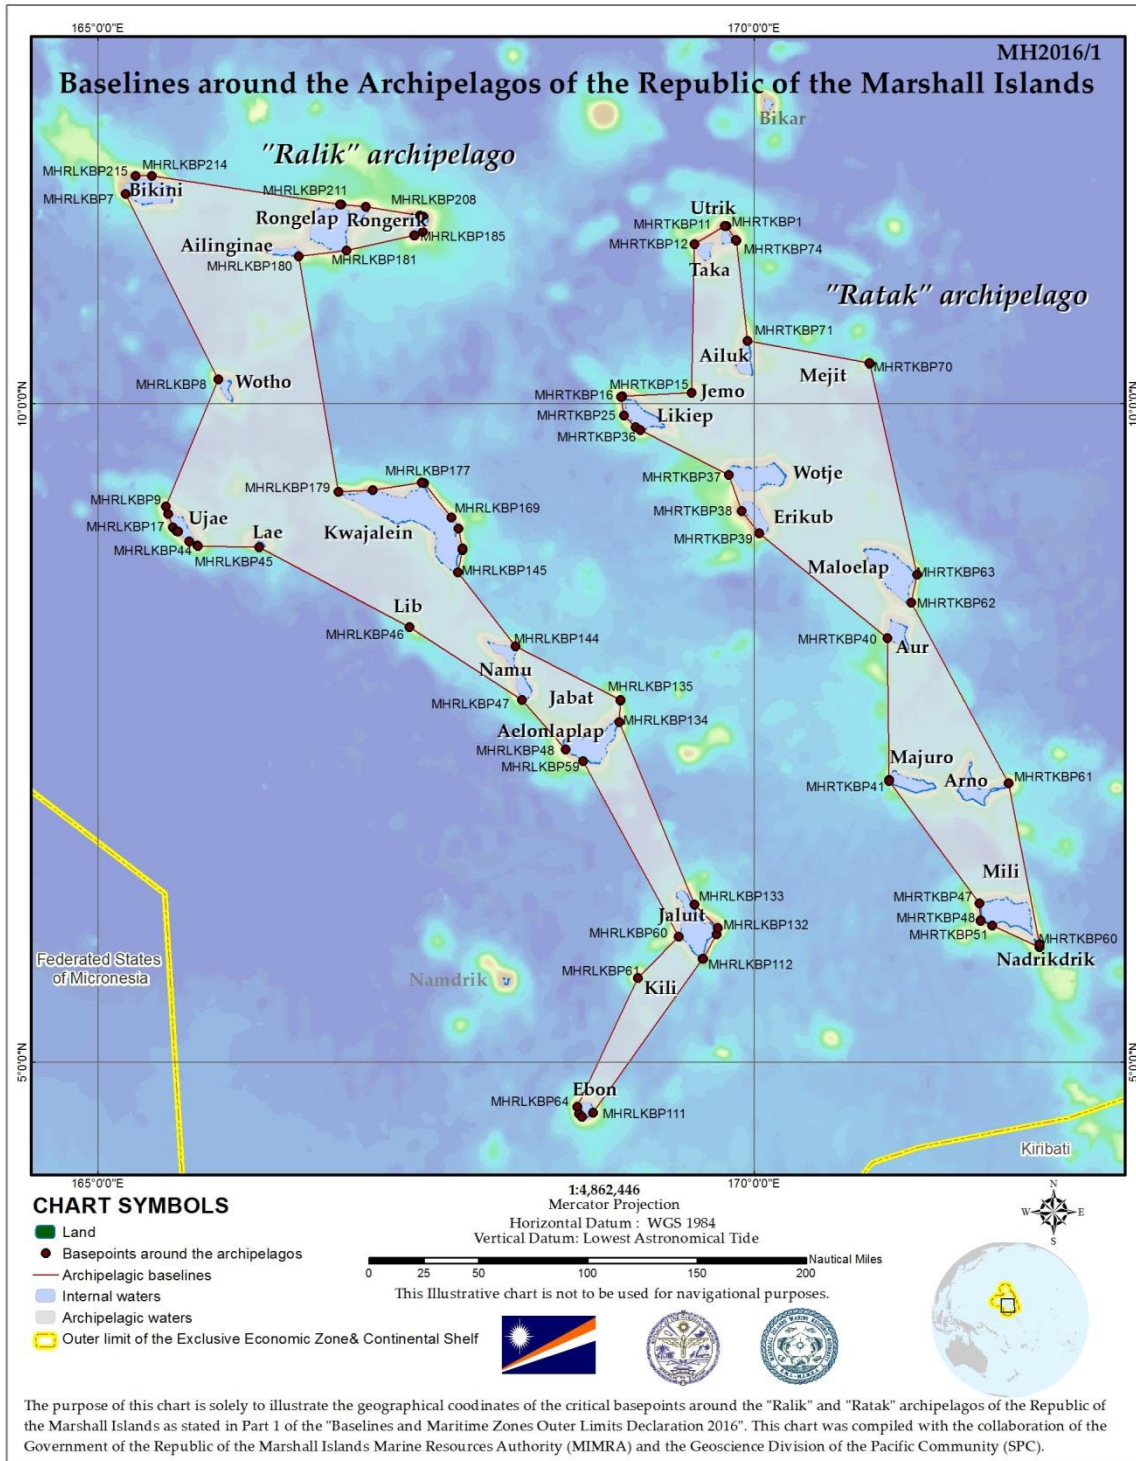

SECTION (E) – CHART ILLUSTRATING THE BASELINES AROUND THE ARCHIPELAGOS OF THE REPUBLIC OF THE MARSHALL ISLANDS

Note: This chart provides a general illustration of the points on the baselines specified in Sections (A) and (B), and the baselines specified in Sections (C) and (D) in this Part.