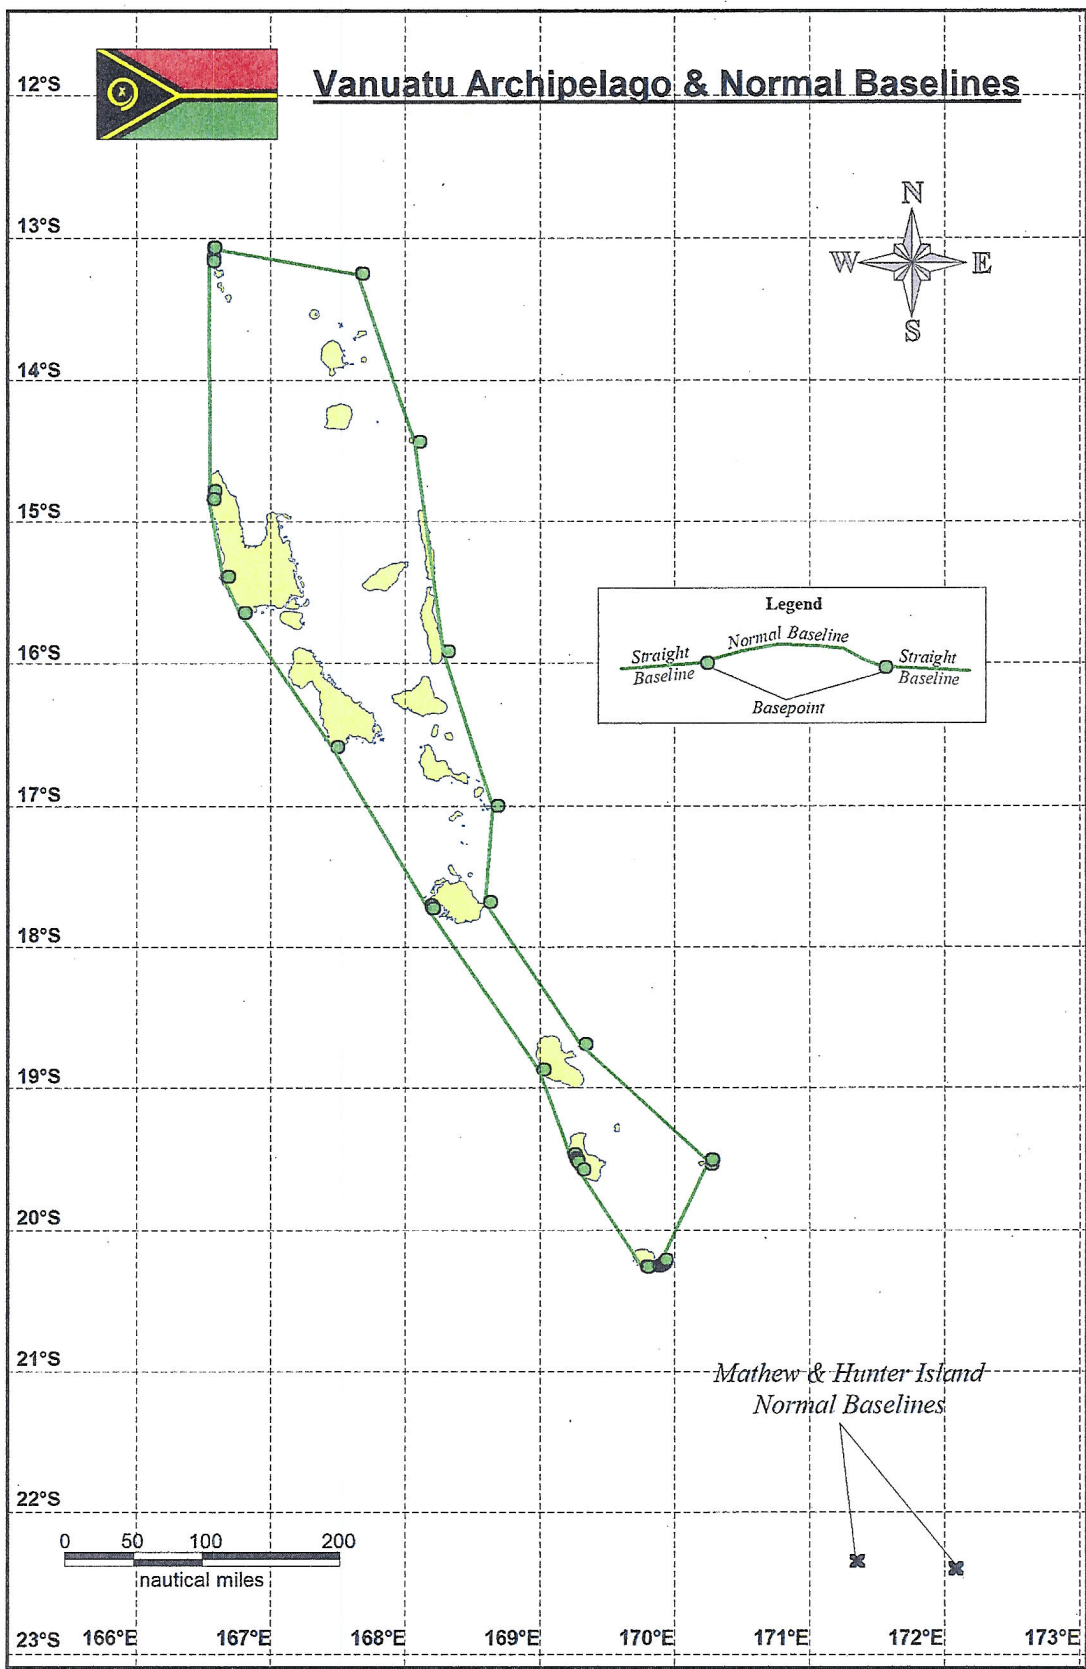

Vanuatu Archipelago & Normal Baselines

World Geodetic System 1984

29th July 2009