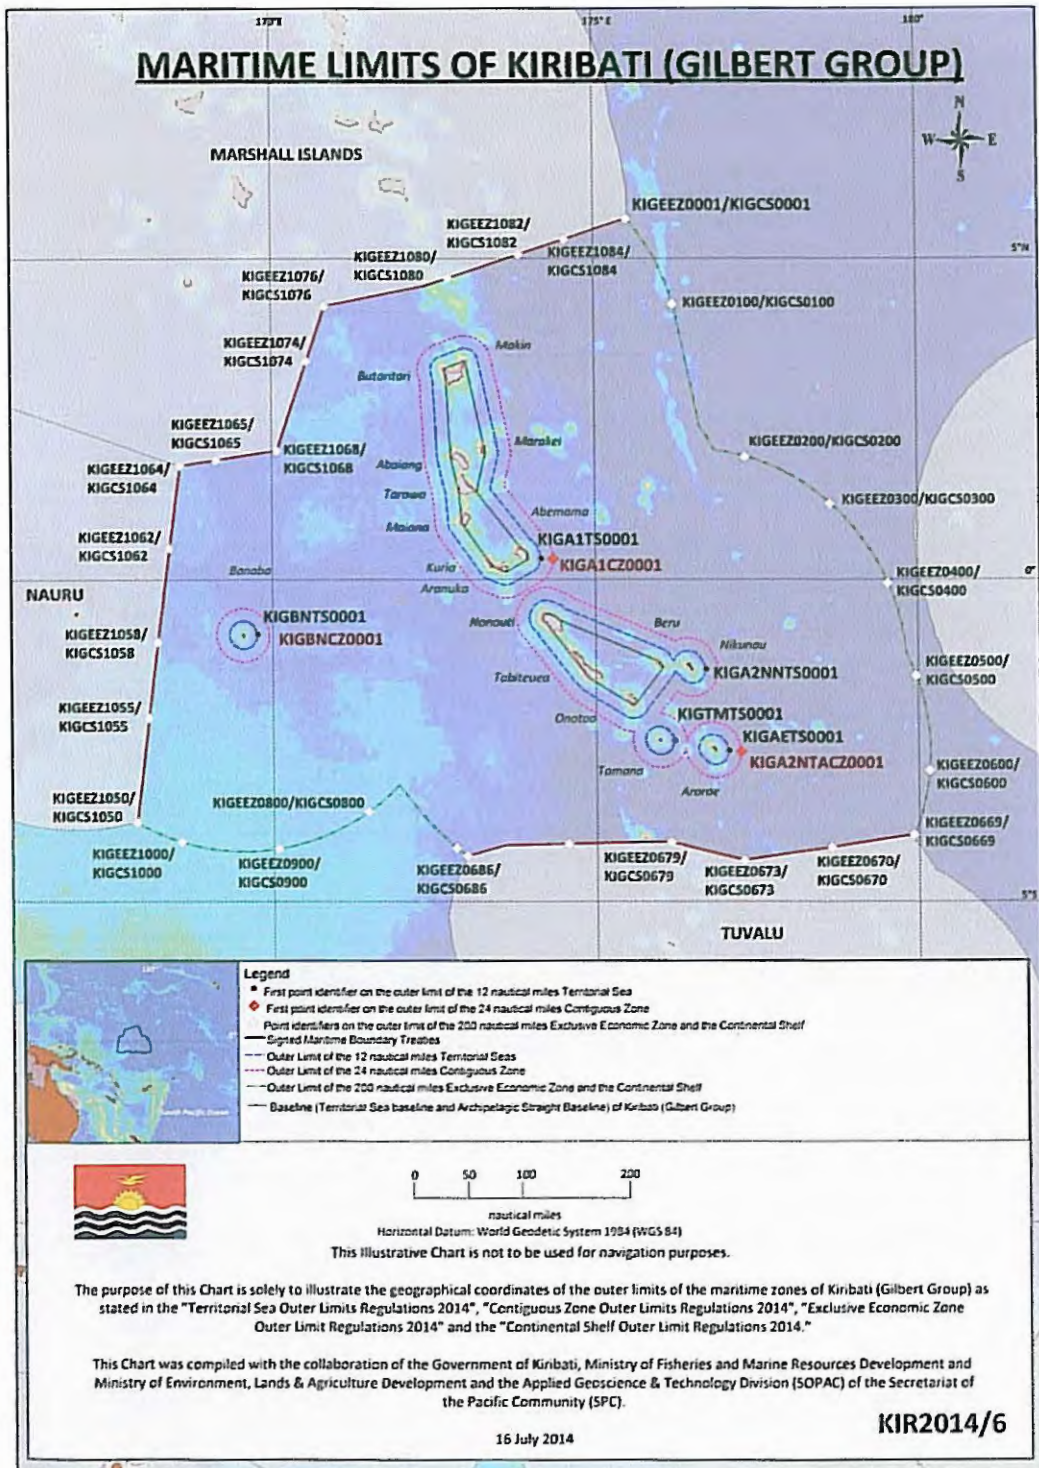

SCHEDULE 4 – CHARTS ILLUSTRATING THE OUTER LIMIT OF THE EXCLUSIVE ECONOMIC ZONE OF KIRIBATI

Gilbert Group