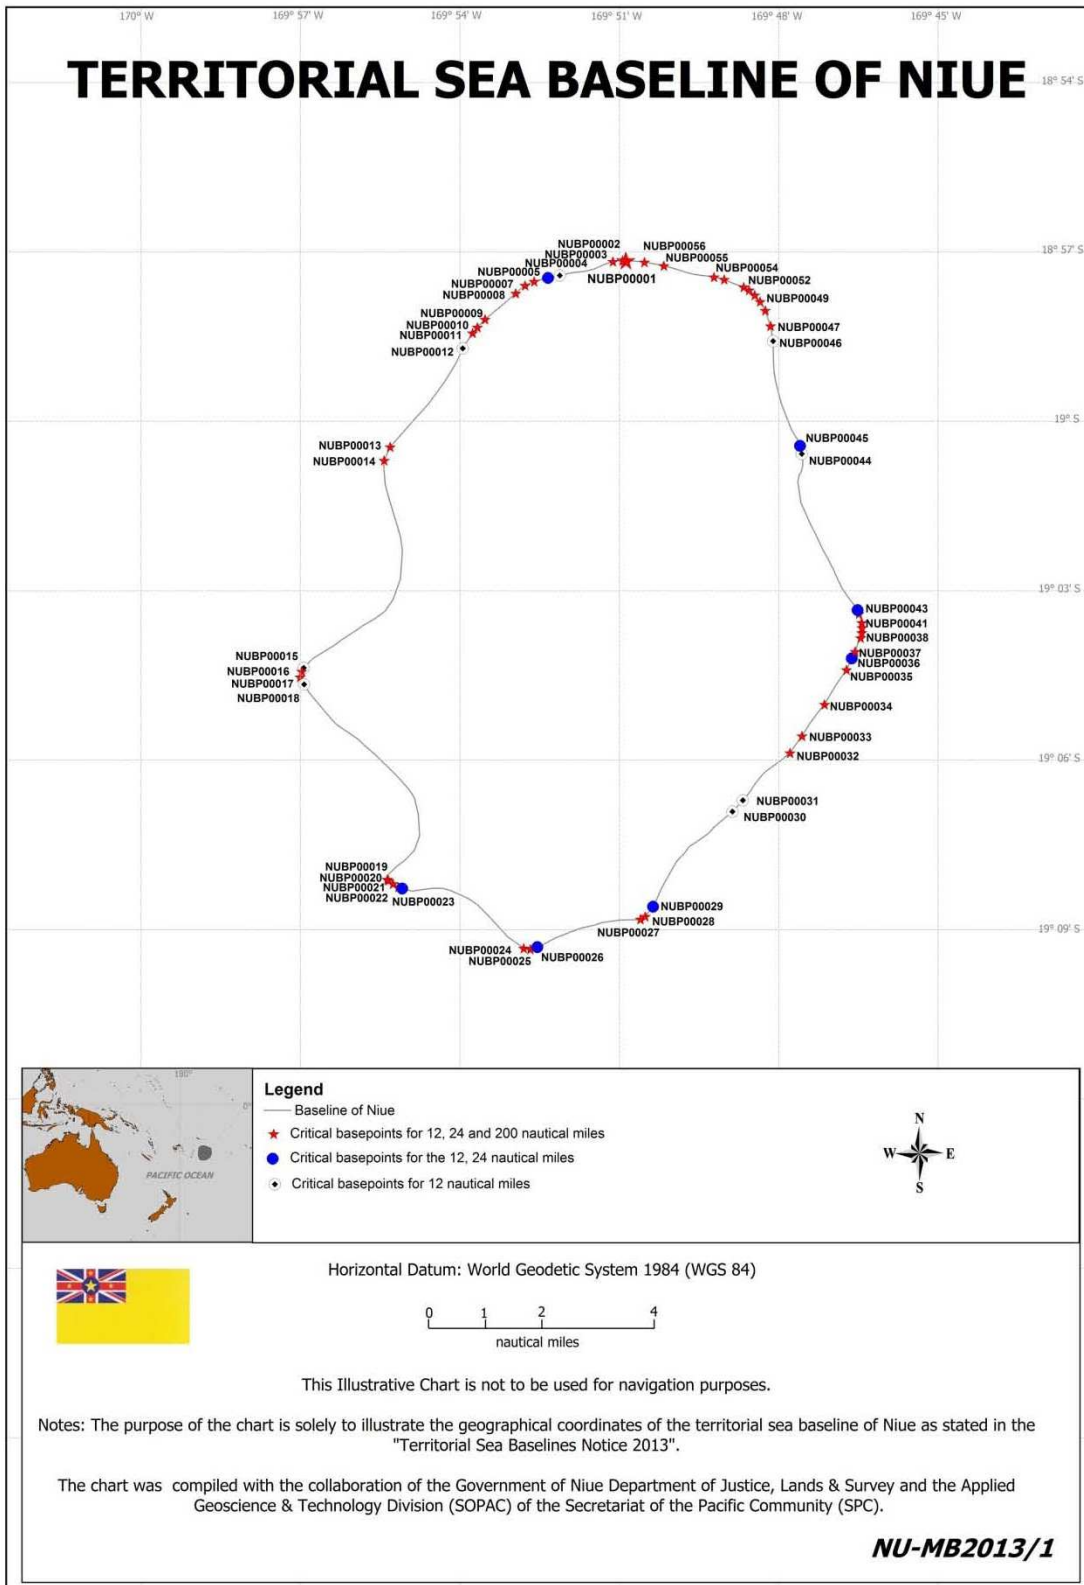

PART 2 – CHART ILLUSTRATING THE TERRITORIAL SEA BASELINE OF NIUE

Note: This chart is provided as a general illustration of the points on the baseline specified in Part 1 of the Schedule, and the baseline.